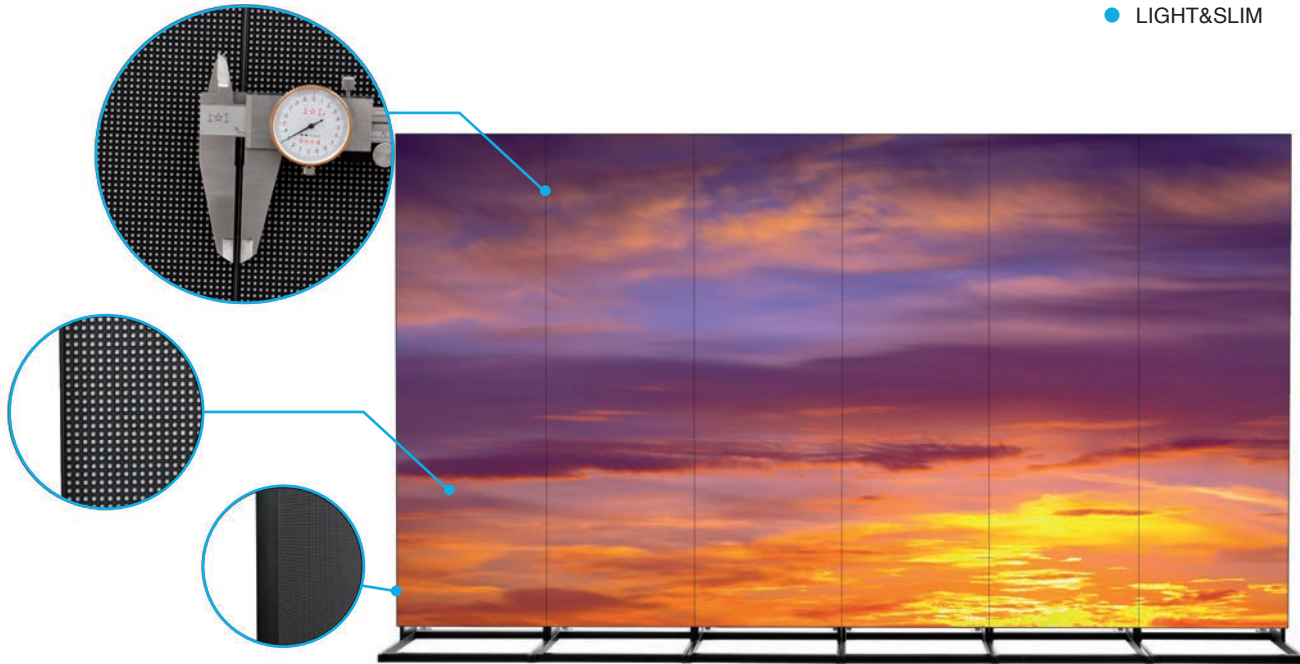

▶ MULTI - SCREEN SPLICING

- MULTIPLE-UNIT SPLICING
- ULTRA-HIGH RESOLUTION
- ULTRA-THIN
- LIGHT&SLIM