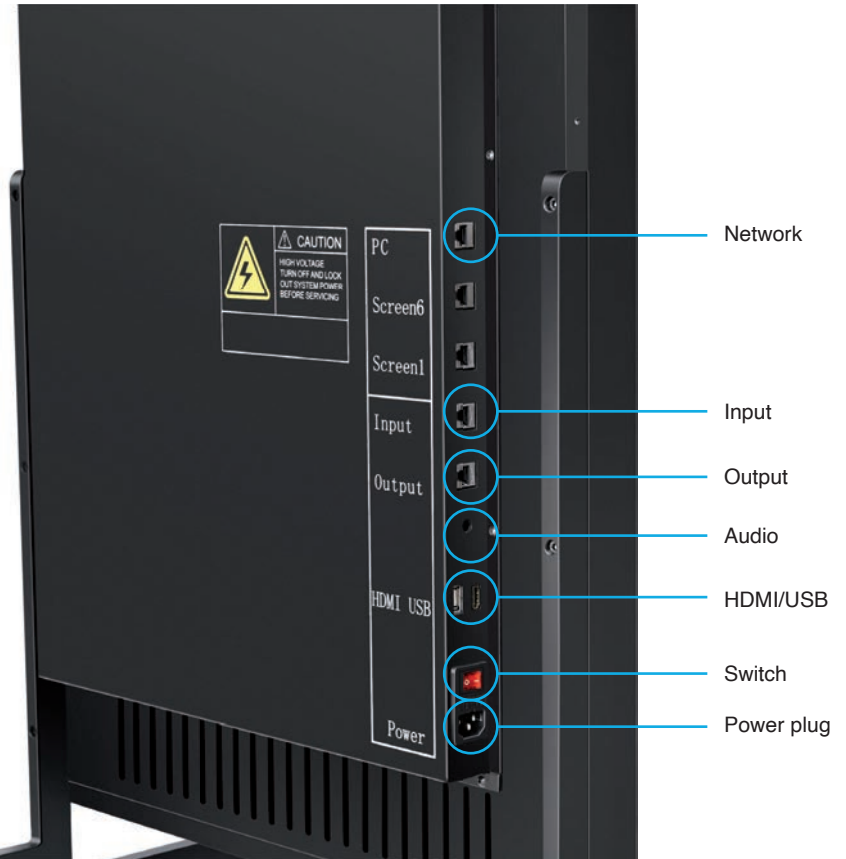

TOTEM Indoor LED display

TOTEM - INDOOR
DIGITAL LED
DISPLAY

- Integrate R&D, design, manufacturing, sales and service.
- NSE Providing LED poster solutions with unique design and stable performance
- Light Weight & Ultra-thin Frame
- Smart Control & Multiple-unit Cascade
- Wide Applicability, Indoor and Outdoor Models Available
- Fast Delivery, in stock ready for shipment

STABLE PERFORMANCE

Wide operating temperature range (-40°C ~ +75°C) and high humidity resistant

Quality Control check before shipping

The NSELED Totem Series has FCC/CE/ROHS/ISO Certifications.

Aging test

Vibration test

▶ SMART CONTROL

- Synchronous & Asynchronous Dual-mode Media Player
- Real-time Zoom In And Out
- 8 GB Memory
- Supports USB Expansion
- With HDMI Interface and Audio Port

MULTIPLE INSTALLATION METHOD

ONE DEVICE FOR MULTIPLE USES

Free - Standing

Wall - Mounted

Hanging

Creative Stitching

▶ PLUG AND PLAY

Our Totems are designed to be user-friendly: no complicated setting to fix, no new devices to buy to have a thorough experience, no particular skills needed to be capable of using them.