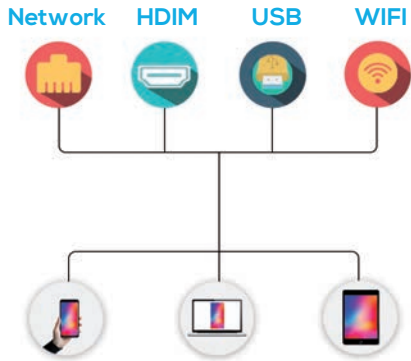

TOTEM Indoor LED display

TOTEM - INDOOR
DIGITAL LED
DISPLAY

- Integrate R&D, design, manufacturing, sales and service.
- NSE Providing LED poster solutions with unique design and stable performance
- Light Weight & Ultra-thin Frame
- Smart Control & Multiple-unit Cascade
- Wide Applicability, Indoor and Outdoor Models Available
- Fast Delivery, in stock ready for shipment

Vibration test

▶ SMART CONTROL

- Synchronous & Asynchronous Dual-mode Media Player
- Real-time Zoom In And Out
- 8 GB Memory
- Supports USB Expansion
- With HDMI Interface and Audio Port

MULTIPLE INSTALLATION METHOD

ONE DEVICE FOR MULTIPLE USES

Free - Standing

Wall - Mounted

Hanging

Creative Stitching

▶ PLUG AND PLAY

Our Totems are designed to be user-friendly: no complicated setting to fix, no new devices to buy to have a thorough experience, no particular skills needed to be capable of using them.