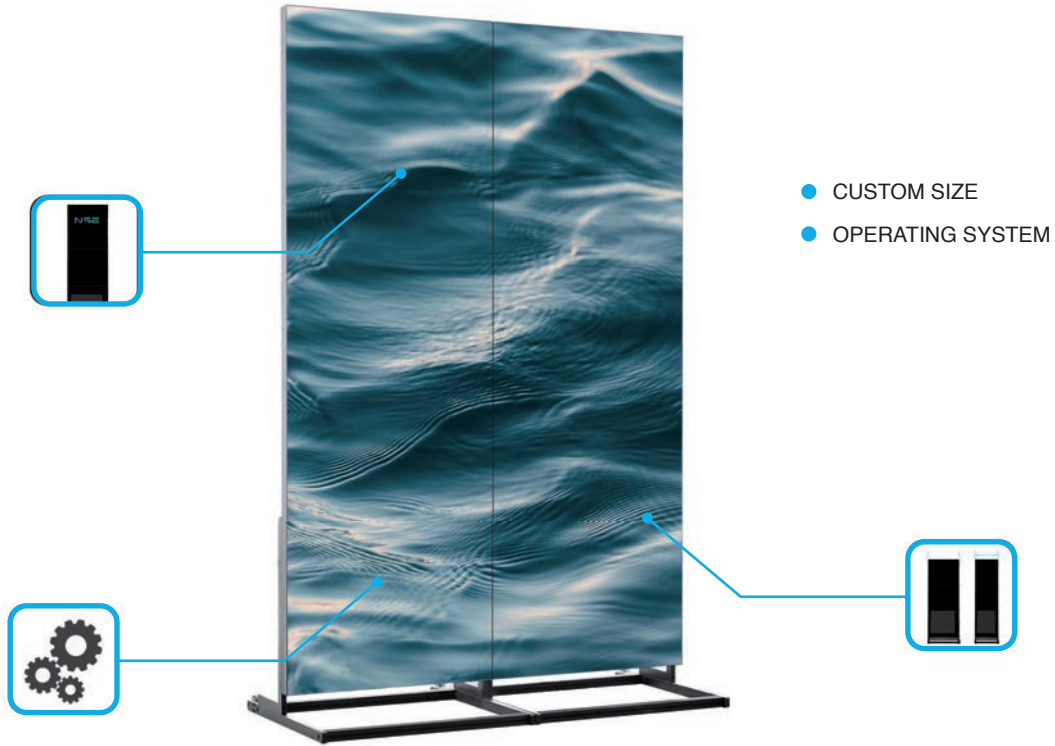

CUSTOMIZATION SERVICE