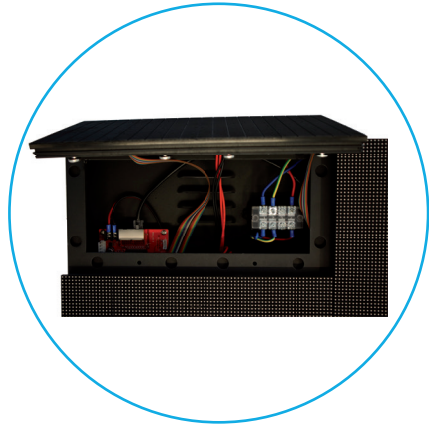

▶ BOTH FRONT AND REAR SERVICES

1) The assembly and disassembly process is very simple, which can save a lot of time and cost for future maintenance.

2) The front maintenance of the LED screen module greatly reduces the overall thickness of the LED screen structure, thus saving installation space.