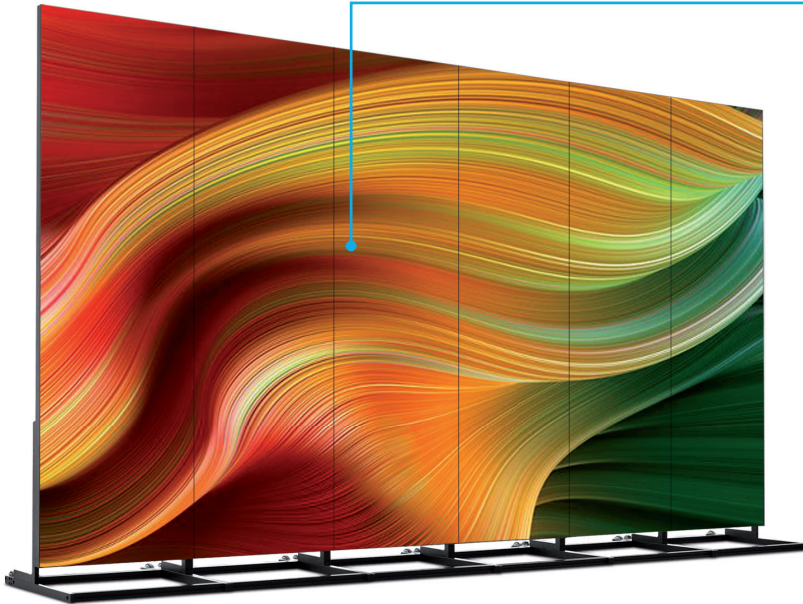

▶ EXTERNAL DEVICE COMPATIBLE

Connect the external light sensor to automatically adjust the screen brightness according to the environment

▼
Energy Saving

Connect with the speaker

▼
Make Your Ads Impressive And Unforgettable

Support interactive function(customizable)

▼
Better Advertising Effect