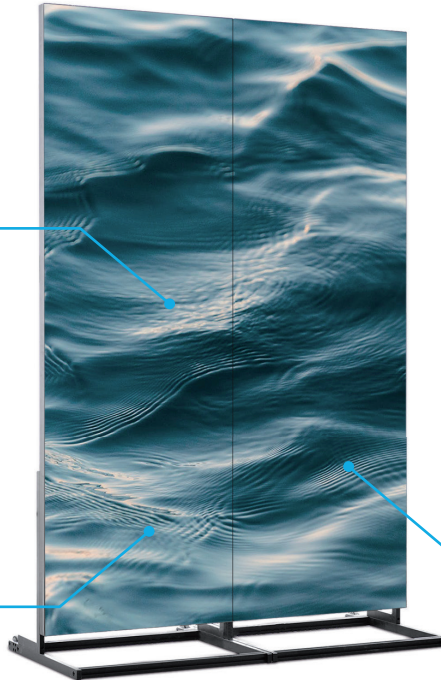

SERVICE

We have a stable supply chain system. Which not only guarantees the product quality but is also more competitive in terms of lead time.

We will do our best to meet your project requirements.

Hot-selling items are always in stock

Customers don't have to wait for more than 10 days of production time.

We have freight forwarders that have cooperated for many years

Give the most cost-effective freight plan faster.

- CUSTOM SIZE
- OPERATING SYSTEM