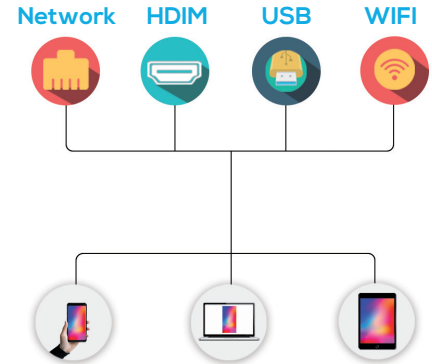

RESTAURANTS

SCHOOL

EXHIBITIONS

EVENTS

The whole screen has obtained CE and ROHS certificates and passed the FCC test.

Totem LED display is designed to meet the standard of Europe and the USA.

After you send the program, the LED poster can automatically play video, pictures, text, and other programs once you connect the plug.

# SMART CONTROL

- Synchronous And Asynchronous Dual-mode Media
- Real-time Zoom In And Out
- 8 GB Memory
- Supports USB Expansion

# ▶ MULTIPLE INSTALLATION METHOD

It's easy to adjust the screen size by using different quantity of Portable led posters.

Standing  
▽

Hanging  
▽

Creative Stitching  
▽