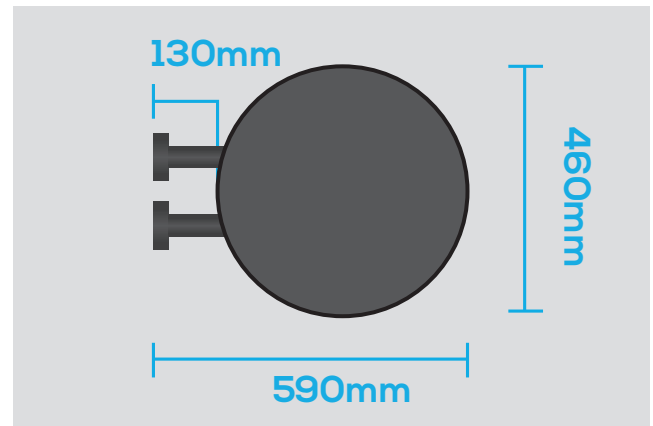

# OUTDOOR ROUNDED SIGN

Double-sided  
LED display

Our Circle display is a rounded, double-sided LED display, P3mm outdoor, the evolution 2.0 of the traditional flag sign. Bright and catchy, this product is perfect if you want to attract customers from a long distance and make your business the star of the street!

The Circle LED display is a mind-blowing eye catcher in all climatic conditions: waterproof (IP65 level) and sturdy, each display is carefully refined with polycarbonate covers.

**Simple to use**, you can control this display and upload content via your PC or a smartphone, even if you do not have particular skills in IT.

# ▶ OUTDOOR ROUNDED SIGN SPECIFICATION

Model Type	P3
Pixel pitch	P2.96mm
Color value	>16.7mIn
Color temperature	8500K
Drive mode	constant voltage
Frame change	frequency 60Hz
White-balance brightness	>3500cd/m2
Working environment	-20°C~40°C
Brightness adjustment	level 256 (system can be set)
Average trouble-free time	>1000h
Screen weight	7kg
Control system	NOVA system
Control mode	asynchronous/WIFI
Video memory	4BG
Video format	AVI, MKV, MP4, MOV, 3GP, TS, FLV
Scan mode	1/19 scan
Optimal sight distance	≥ 3mm
Maximum power	≥ 160W
Average power	70W
Grayscale level	14bits
Refresh Rate	≥ 1920Hz
Input voltage	90~264V
Blind spot rate	>0.0001
IP Grade	IP65
Life Span (50% brightness)	≥100000h
Built-in	Meanwell or the same configuration
Shell	ABS anti-UV
Transparent cover mode	PC
Installation mode	side mounted