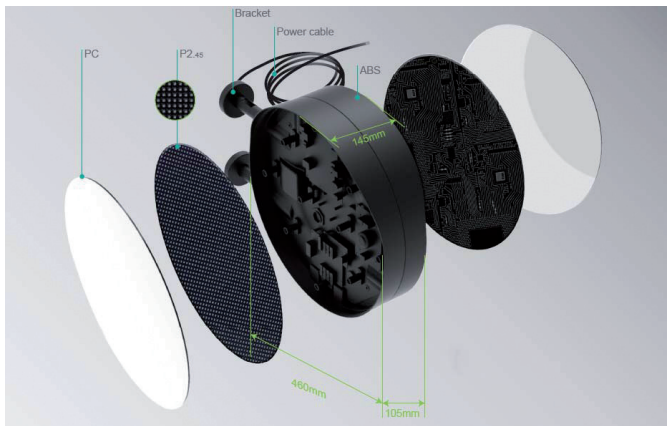

# OUTDOOR ROUNDED SIGN

Double-sided  
LED display

Our Circle display is a rounded, double-sided LED display, P3mm outdoor, the evolution 2.0 of the traditional flag sign. Bright and catchy, this product is perfect if you want to attract customers from a long distance and make your business the star of the street!

The Circle LED display is a mind-blowing eye catcher in all climatic conditions: waterproof (IP65 level) and sturdy, each display is carefully refined with polycarbonate covers.

**Simple to use**, you can control this display and upload content via your PC or a smartphone, even if you do not have particular skills in IT.

**Two possible installations:** horizontal or in suspension, so that the passers-by can enjoy your advertisement simultaneously from both sides of the street!

# ▶ OUTDOOR ROUNDED SIGN SPECIFICATION

Model Type	P3
Pixel pitch	P2.96mm
Color value	>16.7mIn
Color temperature	8500K
Drive mode	constant voltage
Frame change	frequency 60Hz
White-balance brightness	>3500cd/m2
Working environment	-20°C~40°C
Brightness adjustment	level 256 (system can be set)
Average trouble-free time	>1000h
Screen weight	7kg
Control system	NOVA system
Control mode	asynchronous/WIFI
Video memory	4BG
Video format	AVI, MKV, MP4, MOV, 3GP, TS, FLV
Scan mode	1/19 scan
Optimal sight distance	≥ 3mm
Maximum power	≥ 160W
Average power	70W
Grayscale level	14bits
Refresh Rate	≥ 1920Hz
Input voltage	90~264V
Blind spot rate	>0.0001
IP Grade	IP65
Life Span (50% brightness)	≥100000h
Built-in	Meanwell or the same configuration
Shell	ABS anti-UV
Transparent cover mode	PC
Installation mode	side mounted