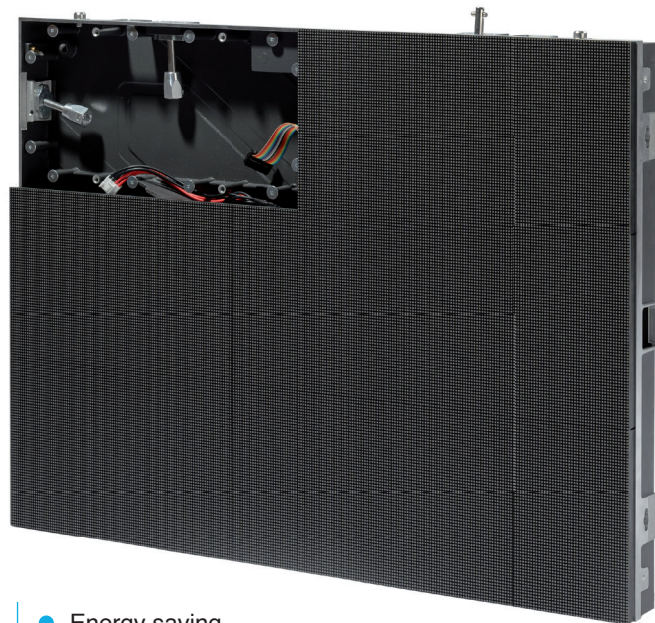

Indoor video walls can create a spectacular impact to passers-by and reinforce any brand communication. NSELED LED system delivers excellent picture quality even at close range and at a wide viewing angle.

▶ FAST&EASY TO UPDATE

NSELED LEDwalls are user-friendly. Thanks to an A4 controller, they support LAN, WIFI, USB and HDMI connection. A CLOUD allows you to upload content and update displays remotely.

With an Indoor LED screen you have the possibility to display high-resolution images and videos in public spaces such as exhibitions, museums, retail stores, theatres, education facilities and security monitoring rooms.

▶ DESIGNED TO LAST

Seamless splicing due to precision joints
and refined details

- Energy saving
- Long life span
- High image definition
- High-quality LED lamp beads

▶ INDOOR LEDWALL SPECIFICATIONS

Indoor wall mounted WA series				
Model Type	P2	P2.5	P3.076	P4
Application	Indoor	Indoor	Indoor	Indoor
Module size	320*160mm	320*160mm	320*160mm	320*160mm
Brightness	1000 nit	1000 nit	800 nit	800 nit
Scan	1/40	1/32	1/26	1/20
Remarks	3840HZ (High Refresh Rate) with Magnet	3840HZ (High Refresh Rate) with Magnet	3840HZ (High Refresh Rate) with Magnet	3840HZ (High Refresh Rate) with Magnet