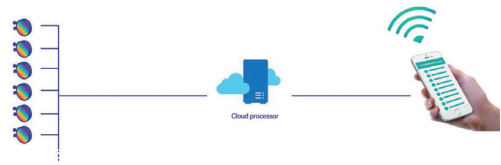

Click here to
**REQUEST
INFORMATION**

OUTDOOR ROUNDED SIGN

Double-sided
LED display

Our Circle display is a rounded, double-sided LED display, P3mm outdoor, the evolution 2.0 of the traditional flag sign. Bright and catchy, this product is perfect if you want to attract customers from a long distance and make your business the star of the street!

The Circle LED display is a mind-blowing eye catcher in all climatic conditions: waterproof (IP65 level) and sturdy, each display is carefully refined with polycarbonate covers.

Simple to use, you can control this display and upload content via your PC or a smartphone, even if you do not have particular skills in IT.

Two possible installations: horizontal or in suspension, so that the passers-by can enjoy your advertisement simultaneously from both sides of the street!

▶ OUTDOOR ROUNDED SIGN SPECIFICATION

| | |
|----------------------------|------------------------------------|
| Model Type | P3 |
| Pixel pitch | P2.96mm |
| Color value | >16.7mln |
| Color temperature | 8500K |
| Drive mode | constant voltage |
| Frame change | frequency 60Hz |
| White-balance brightness | >3500cd/m2 |
| Working environment | -20°C~40°C |
| Brightness adjustment | level 256 (system can be set) |
| Average trouble-free time | >1000h |
| Screen weight | 7kg |
| Control system | NOVA system |
| Control mode | asynchronous/WIFI |
| Video memory | 4BG |
| Video format | AVI, MKV, MP4, MOV, 3GP, TS, FLV |
| Scan mode | 1/19 scan |
| Optimal sight distance | ≥ 3mm |
| Maximum power | ≥ 160W |
| Average power | 70W |
| Grayscale level | 14bits |
| Refresh Rate | ≥ 1920Hz |
| Input voltage | 90~264V |
| Blind spot rate | >0.0001 |
| IP Grade | IP65 |
| Life Span (50% brightness) | ≥100000h |
| Built-in | Meanwell or the same configuration |
| Shell | ABS anti-UV |
| Transparent cover mode | PC |
| Installation mode | side mounted |