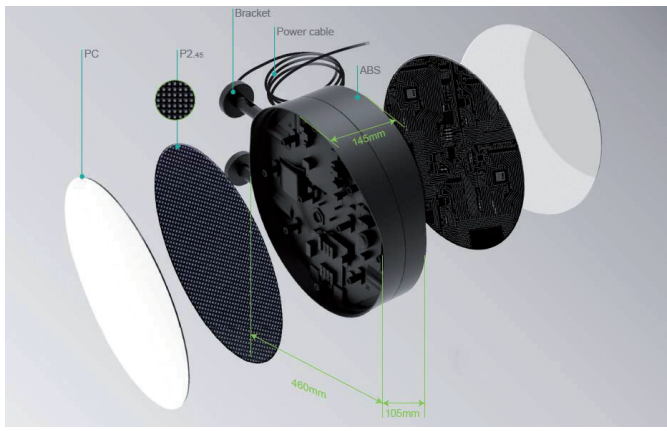

Click here to
**REQUEST
INFORMATION**

OUTDOOR ROUNDED SIGN

Double-sided
LED display

Our Circle display is a rounded, double-sided LED display, P3mm outdoor, the evolution 2.0 of the traditional flag sign. Bright and catchy, this product is perfect if you want to attract customers from a long distance and make your business the star of the street!

The Circle LED display is a mind-blowing eye catcher in all climatic conditions: waterproof (IP65 level) and sturdy, each display is carefully refined with polycarbonate covers.

Simple to use, you can control this display and upload content via your PC or a smartphone, even if you do not have particular skills in IT.

Two possible installations: horizontal or in suspension, so that the passers-by can enjoy your advertisement simultaneously from both sides of the street!

▶ OUTDOOR ROUNDED SIGN SPECIFICATION

| | |
|----------------------------|------------------------------------|
| Model Type | P3 |
| Pixel pitch | P2.96mm |
| Color value | >16.7mln |
| Color temperature | 8500K |
| Drive mode | constant voltage |
| Frame change | frequency 60Hz |
| White-balance brightness | >3500cd/m2 |
| Working environment | -20°C~40°C |
| Brightness adjustment | level 256 (system can be set) |
| Average trouble-free time | >1000h |
| Screen weight | 7kg |
| Control system | NOVA system |
| Control mode | asynchronous/WIFI |
| Video memory | 4BG |
| Video format | AVI, MKV, MP4, MOV, 3GP, TS, FLV |
| Scan mode | 1/19 scan |
| Optimal sight distance | ≥ 3mm |
| Maximum power | ≥ 160W |
| Average power | 70W |
| Grayscale level | 14bits |
| Refresh Rate | ≥ 1920Hz |
| Input voltage | 90~264V |
| Blind spot rate | >0.0001 |
| IP Grade | IP65 |
| Life Span (50% brightness) | ≥100000h |
| Built-in | Meanwell or the same configuration |
| Shell | ABS anti-UV |
| Transparent cover mode | PC |
| Installation mode | side mounted |