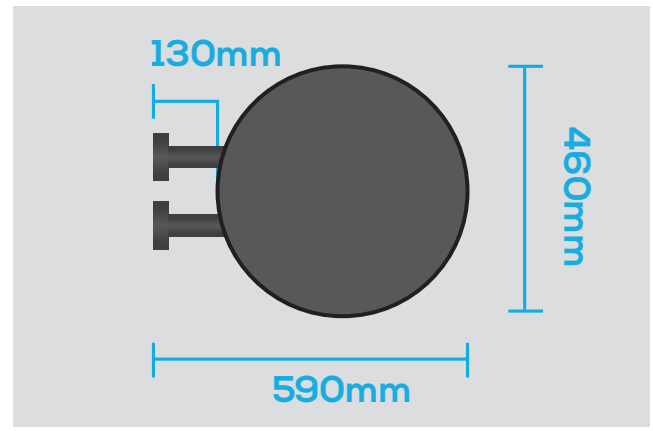

Click here to
**REQUEST
INFORMATION**

OUTDOOR ROUNDED SIGN

Double-sided
LED display

Our Circle display is a rounded, double-sided LED display, P3mm outdoor, the evolution 2.0 of the traditional flag sign. Bright and catchy, this product is perfect if you want to attract customers from a long distance and make your business the star of the street!

The Circle LED display is a mind-blowing eye catcher in all climatic conditions: waterproof (IP65 level) and sturdy, each display is carefully refined with polycarbonate covers.

Simple to use, you can control this display and upload content via your PC or a smartphone, even if you do not have particular skills in IT.

Two possible installations: horizontal or in suspension, so that the passers-by can enjoy your advertisement simultaneously from both sides of the street!

▶ OUTDOOR ROUNDED SIGN SPECIFICATION

| | |
|----------------------------|------------------------------------|
| Model Type | P3 |
| Pixel pitch | P2.96mm |
| Color value | >16.7mln |
| Color temperature | 8500K |
| Drive mode | constant voltage |
| Frame change | frequency 60Hz |
| White-balance brightness | >3500cd/m2 |
| Working environment | -20°C~40°C |
| Brightness adjustment | level 256 (system can be set) |
| Average trouble-free time | >1000h |
| Screen weight | 7kg |
| Control system | NOVA system |
| Control mode | asynchronous/WIFI |
| Video memory | 4BG |
| Video format | AVI, MKV, MP4, MOV, 3GP, TS, FLV |
| Scan mode | 1/19 scan |
| Optimal sight distance | ≥ 3mm |
| Maximum power | ≥ 160W |
| Average power | 70W |
| Grayscale level | 14bits |
| Refresh Rate | ≥ 1920Hz |
| Input voltage | 90~264V |
| Blind spot rate | >0.0001 |
| IP Grade | IP65 |
| Life Span (50% brightness) | ≥100000h |
| Built-in | Meanwell or the same configuration |
| Shell | ABS anti-UV |
| Transparent cover mode | PC |
| Installation mode | side mounted |