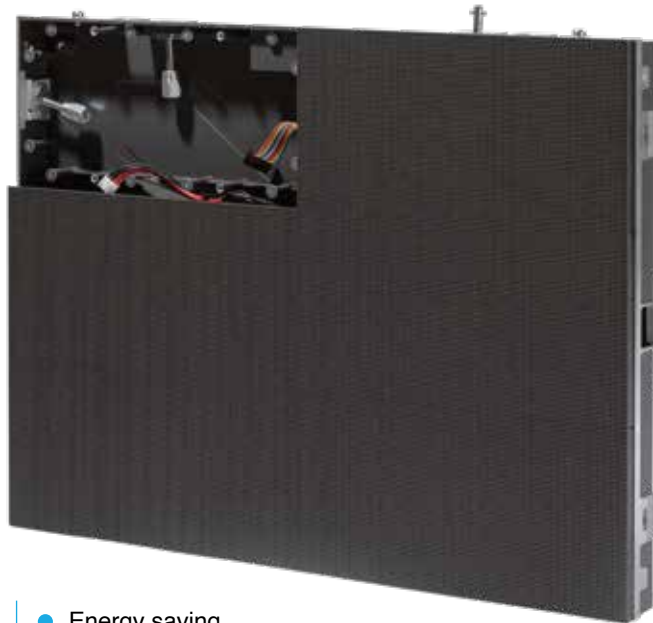

- Energy saving
- Long life span
- High image definition
- High-quality LED lamp beads